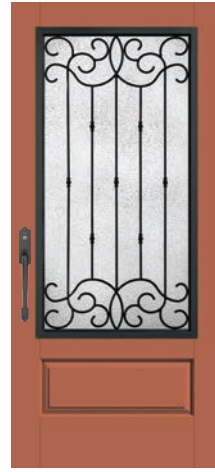

CCV1519 / Classic Craft Canvas with Borrassa Glass