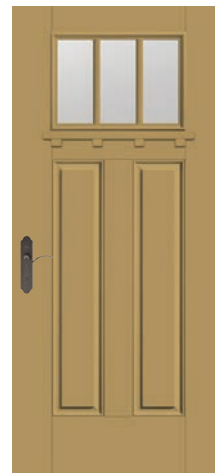

S606 / Smooth-Star with Low-E Glass and SDLs