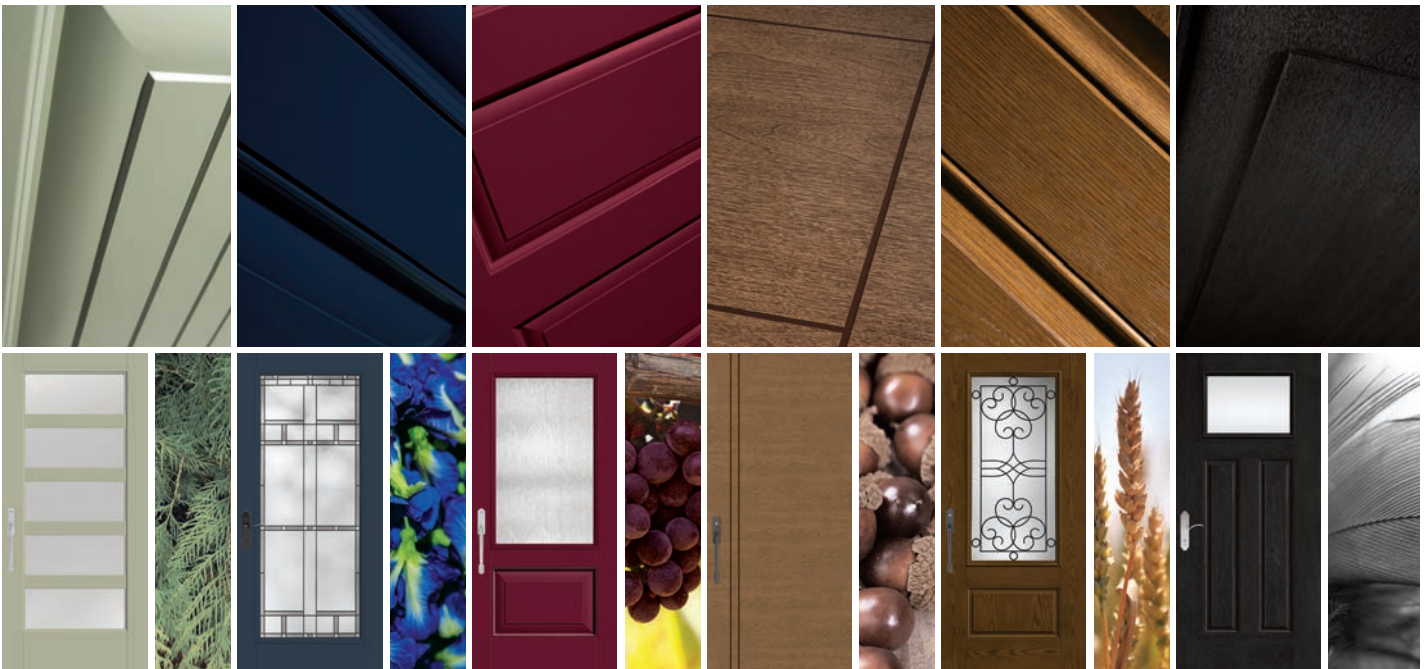

Opportunity: Create a clean look with a wider daylight opening. Solution: Enliten™ Flush-Glazed Designs	Opportunity: Coordinate with your home's window patterns. Solution: Divided Lites	Opportunity: Make a bold statement with modern appeal. Solution: Flat Profile Lite Frame	Opportunity: Add dentil shelves, clavos and straps for architectural appeal. Solution: Accessories	Opportunity: Add ventilation and fresh air with removable screens. Solutions: Vented Sidelites Impressions™ Storm Door System Retractable Screen
Available in: • Classic Craft. • Fiber-Classic. • Smooth-Star.	Available in: • Classic Craft. • Fiber-Classic. • Smooth-Star.	Pair with Pulse doors in select glass designs.	Pair with select Classic Craft., Fiber-Classic. and Smooth-Star. door styles.	Pair with select Classic Craft., Fiber-Classic. and Smooth-Star. door styles.

PRISMA GUARD. Stain & Paint

Express your unique style while complementing your home's overall look for an entryway you'll be proud of for years to come. PrismaGuard. premium stain and paint features a nature-inspired palette of colors. Handcrafted and professionally applied in a controlled environment, low-maintenance PrismaGuard finish preserves your door's lasting beauty and protects against normal wear and tear, saving you time and money. And it's backed by a 10-year limited finish warranty for your peace of mind.

*Patent pending.