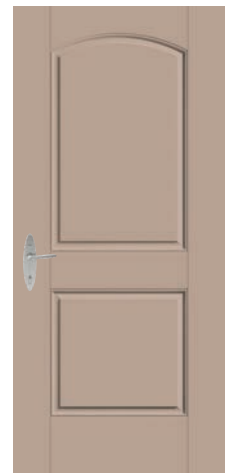

CCR100 / Classic Craft Mahogany Grain

CCR200 / Classic Craft Mahogany Grain

FC1205 / Fiber-Classic Oak with Clear Glass and SDLs

S2104 / Smooth-Star with Clear Glass and SDLs

S200 / Smooth-Star

Decorative Glass