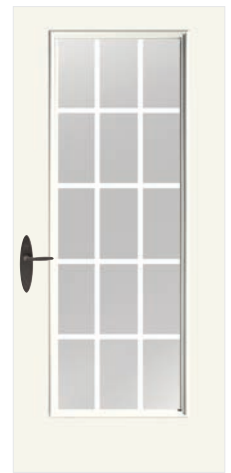

S6063 / Smooth-Star with Clear Glass and GBGs

Decorative Glass

Classic Craft®

Fiber-Classic® & Smooth-Star®