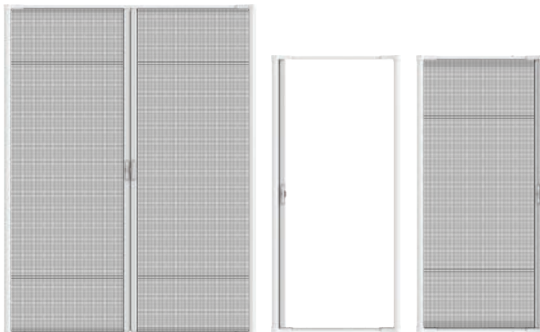

Built for Safety & Security

Protect your home and everything in it, from family and pets to valuables and keepsakes. Therma-Tru products are designed for durability and enhanced security with pieces and parts engineered as a complete system.

Scan to see our products put to the test.