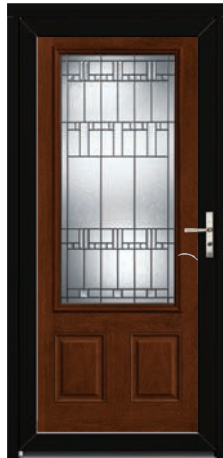

NEW Impressions® Integrated Storm & Entry Door System FCM131 / Fiber-Classic Mahogany with Sedona Glass